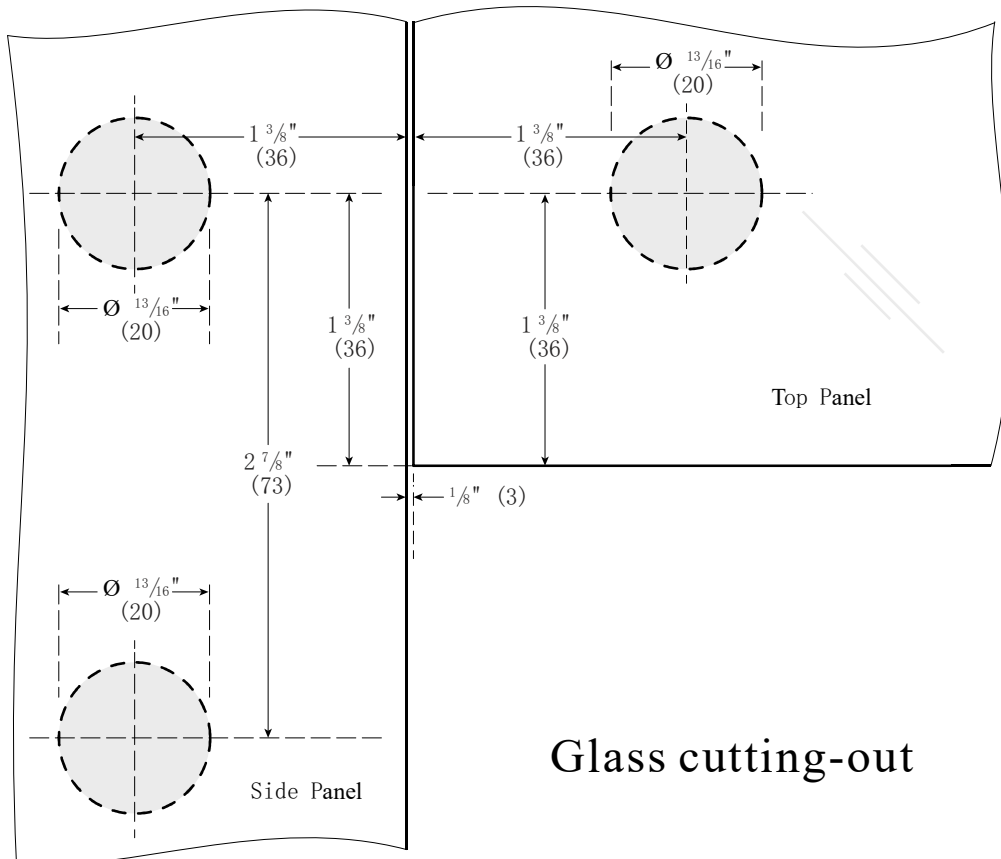

CPH61 RH & LH SideLite Transom Patch Fitting With Support Fin

CPH61LH

CPH61RH

Glass cutting-out