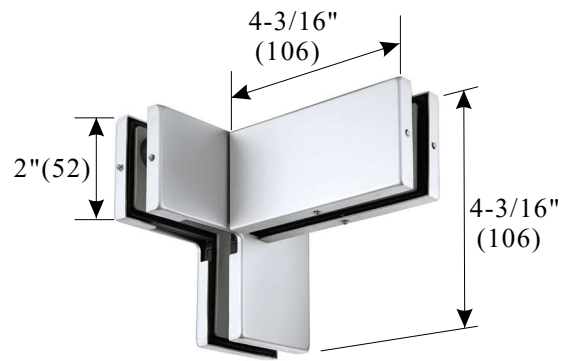

CPH61 RH & LH SideLite Transom Patch Fitting With Support Fin

CPH61LH

CPH61RH

Glass cutting-out