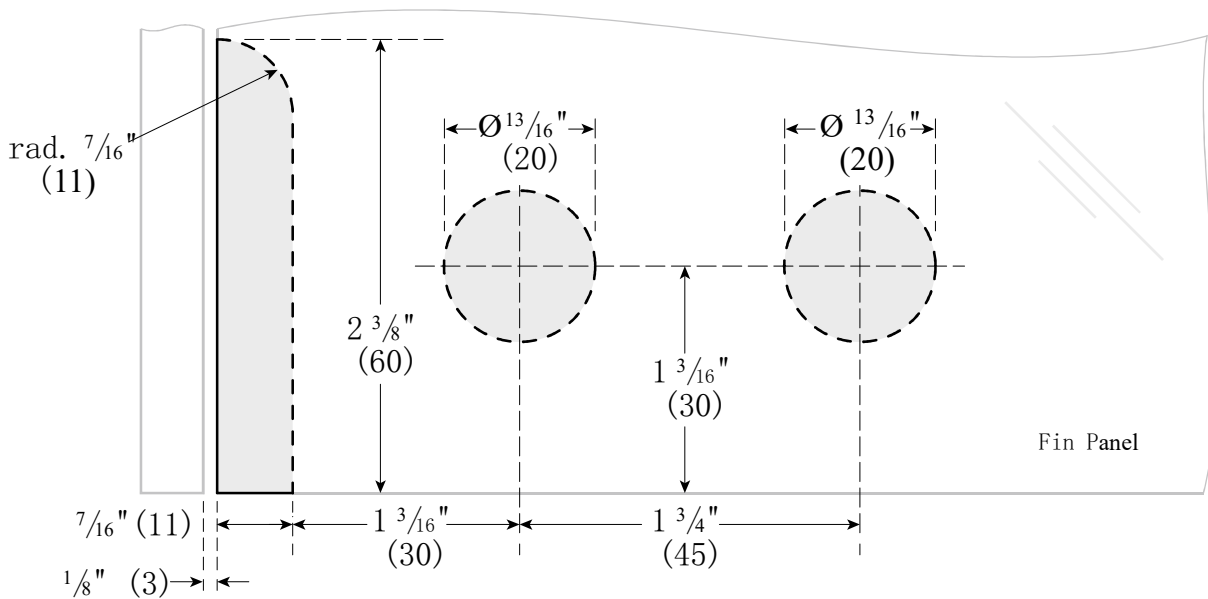

CPH61 RH & LH SideLite Transom Patch Fitting With Support Fin

CPH61LH

CPH61RH

Glass cutting-out