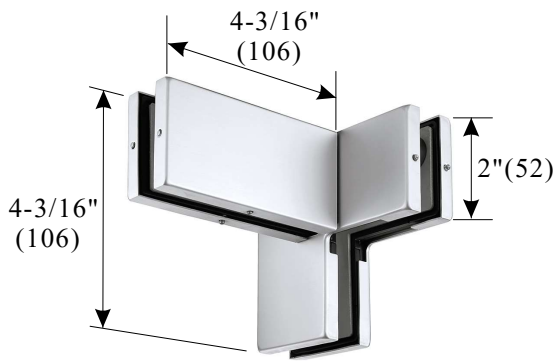

CPH61 RH & LH SideLite Transom Patch Fitting With Support Fin

CPH61LH

CPH61RH

Glass cutting-out